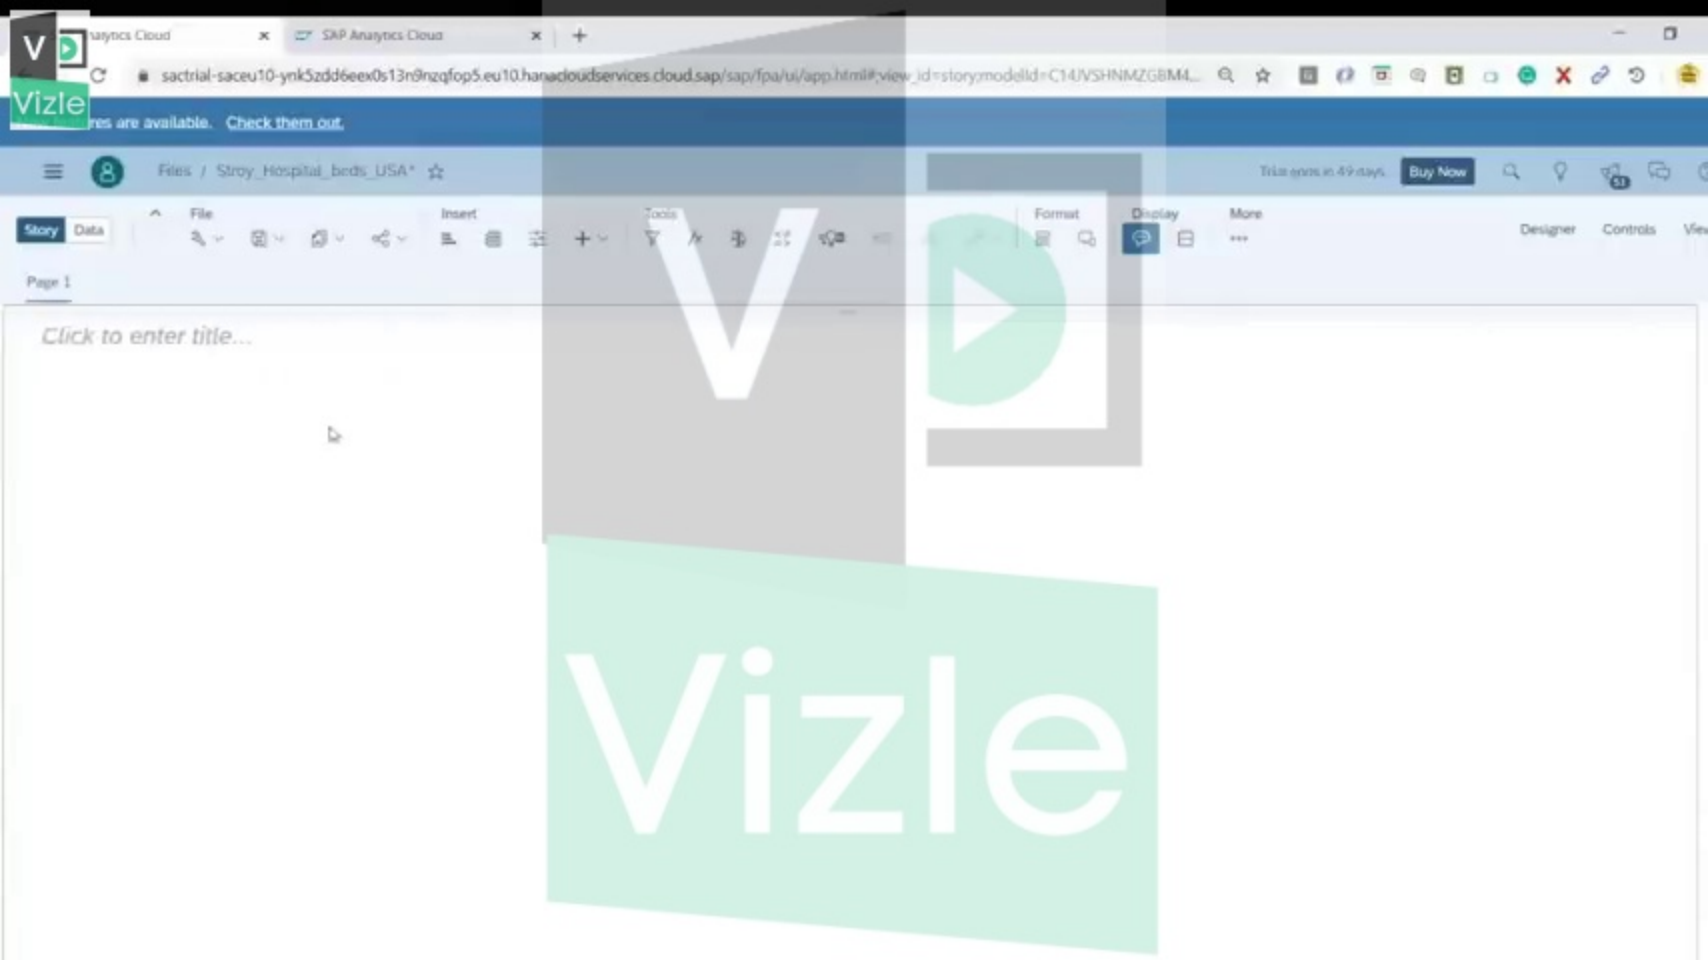

### Live Connections

- Configure LIVE connections to
- SAP S/4HANA, BW, and BPC
- Consume data from SAP HANA in SAP Cloud platform
- SAP Cloud connector and SAC agent

Vizle

Click to enter title...

<https://vizle.offnote.co>