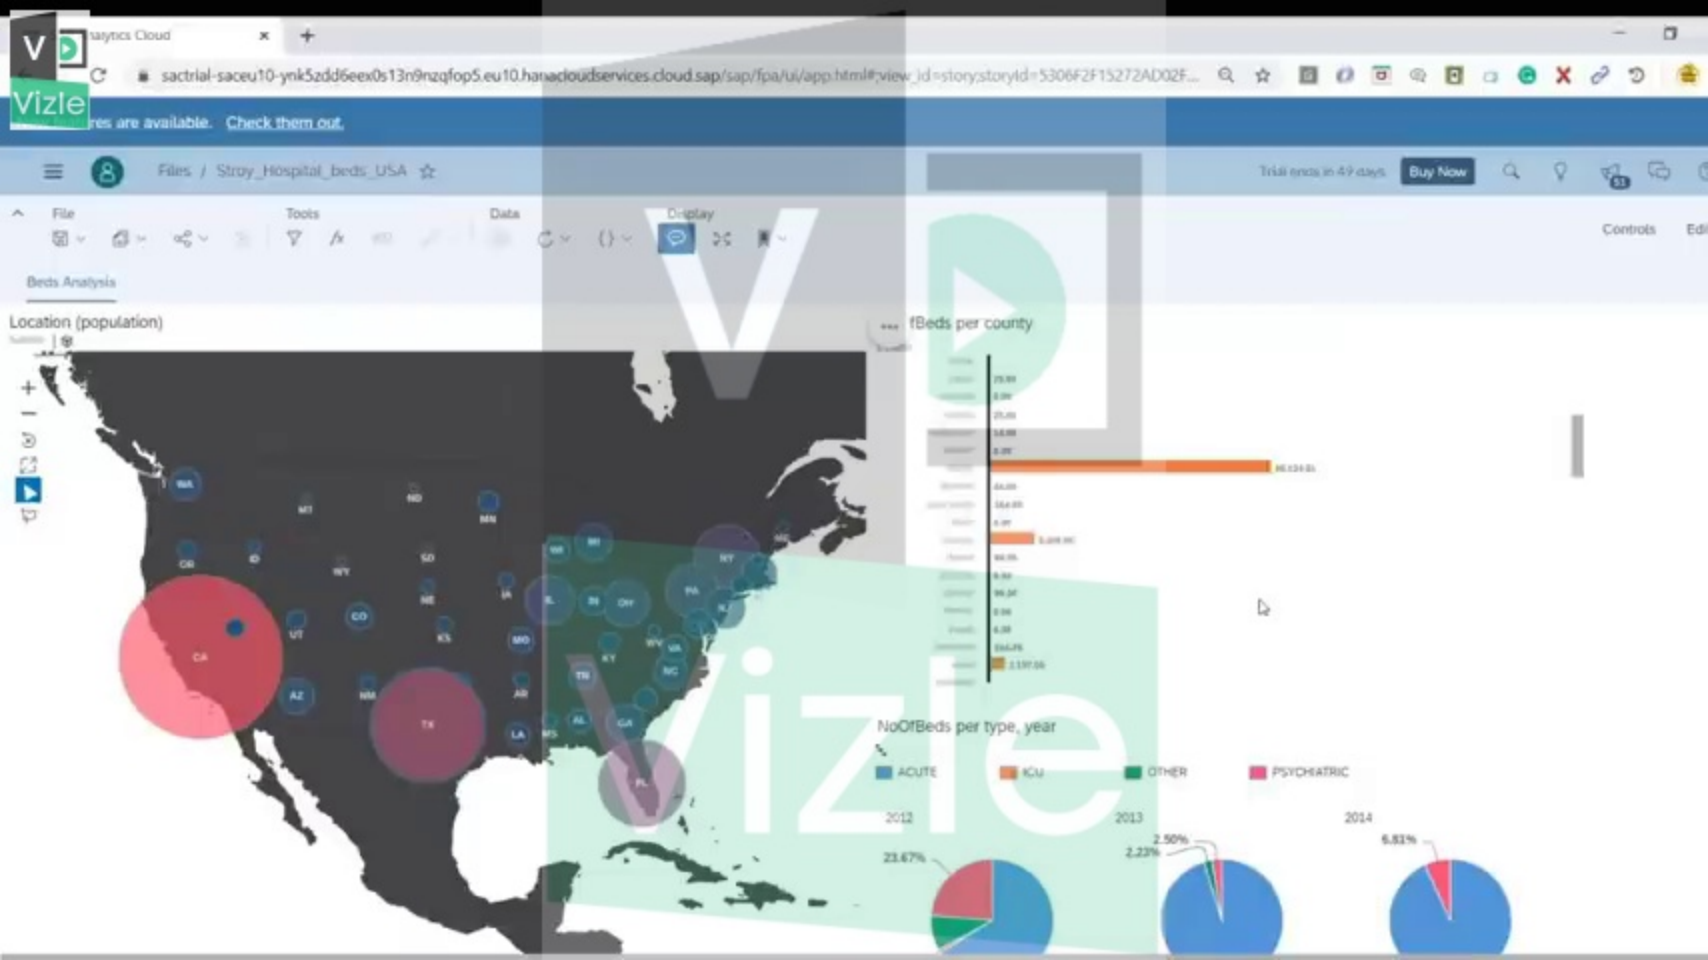

### Live Connections

- Configure LIVE connections to
- SAP S/4HANA, BW, and BPC
- Consume data from SAP HANA in SAP Cloud platform
- SAP Cloud connector and SAC agent

Vizle

Click to enter title...

<https://vizle.offnote.co>