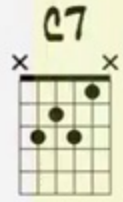

## E°

Guitar tablature for a sequence of chords. The fret numbers are: 18, 15, 15, 12, 10, 11, 10, 12, 9, 12, 11, 12, 9, 10, 11, 12, 9, 12, 10, 9, 12, 9, 12, 13, 14. The sequence includes triplets of notes (12, 9, 12) and (12, 9, 10). The final measure shows a barre at the 14th fret with a 9 on the 2nd string.

Vizle

**B**

**Dm6**

x x

**F#°7**

x x

**C°/A**

x x

**Gm6**

x x

**C7**

x x

2450. -----|

Staff with notes and fret numbers: 26, 27, 28, 29, 30, 31. Notes are marked with stems and dots. Fret numbers are indicated by vertical lines.

57

58

59

60

61

Musical notation on a staff. Measures 57-59 and 60-61 show rhythmic patterns with stems and flags. Measure 60 contains a whole note chord symbol 'C7'. Measure 61 contains a whole note chord symbol 'A7'. A double bar line follows measure 61.