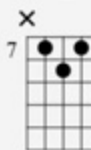

V

G#°7

A7

E°

Guitar tablature for a sequence of chords. The fret numbers are: 18, 15, 15, 12, 10, 11, 10, 12, 9, 12, 11, 12, 9, 10, 11, 12, 9, 12, 10, 9, 12, 9, 12, 13, 14. The sequence includes triplets of notes (12, 9, 12) and (12, 9, 10). The final measure shows a barre at the 14th fret with a 9 on the 2nd string.