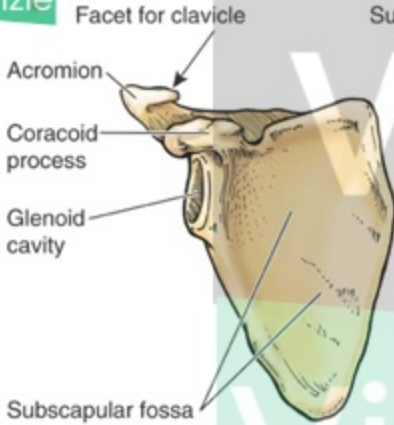

Right clavicle

Sternal facet (articular surface)

Superior surface

Impression for costoclavicular ligament

Inferior surface

Costal surface

Posterior surface

posterior view

anterior view

Olecranon

Trochlear notch

Coronoid process

Radial notch

Tuberosity of ulna

Supinator fossa

Interosseous border

Shaft (body)

Supinator crest

Lateral view

Bones of the hand

Carpal bones

Proximal and distal row, each with 4 bones

- Proximal row from lateral to medial: Scaphoid, lunate, triquetrum and pisiform
- Distal row from lateral to medial: Trapezium, trapezoid, capitate and hamate
- The scaphoid and lunate bones articulate proximally with the distal end of the radius; important to remember that the distal end of the ulna DOES NOT articulate with any of the carpal bones, it articulates with an articular disc
- The distal row of carpal bones articulate with the metacarpals