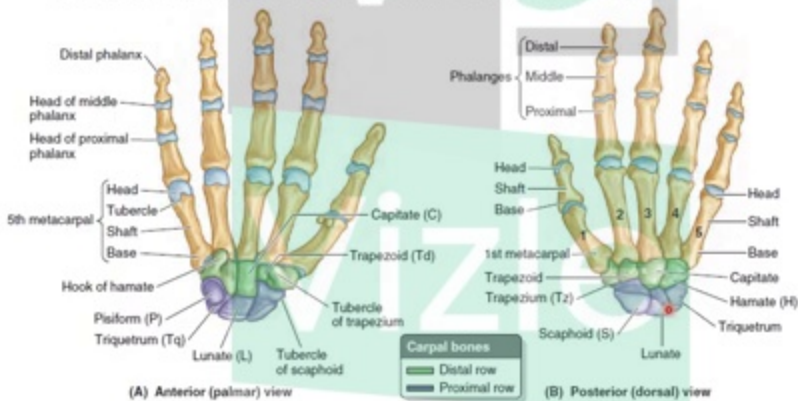

Right clavicle

Sternal facet (articular surface)

Superior surface

Impression for costoclavicular ligament

Inferior surface

Costal surface

Posterior surface

posterior view

anterior view

Olecranon

Trochlear notch

Coronoid process

Radial notch

Tuberosity of ulna

Supinator fossa

Interosseous border

Shaft (body)

Supinator crest

Lateral view

Bones of the hand

Carpal bones

Proximal and distal row, each with 4 bones

- Proximal row from lateral to medial: Scaphoid, lunate, triquetrum and pisiform
- Distal row from lateral to medial: Trapezium, trapezoid, capitate and hamate
- The scaphoid and lunate bones articulate proximally with the distal end of the radius; important to remember that the distal end of the ulna DOES NOT articulate with any of the carpal bones, it articulates with an articular disc
- The distal row of carpal bones articulate with the metacarpals

(A) Anterior (palmar) view

(B) Posterior (dorsal) view

<https://vizle.offnote.co>

Contact us: vizle@offnote.co

This document was generated automatically by **Vizle**

Your **Personal Video Reader Assistant**