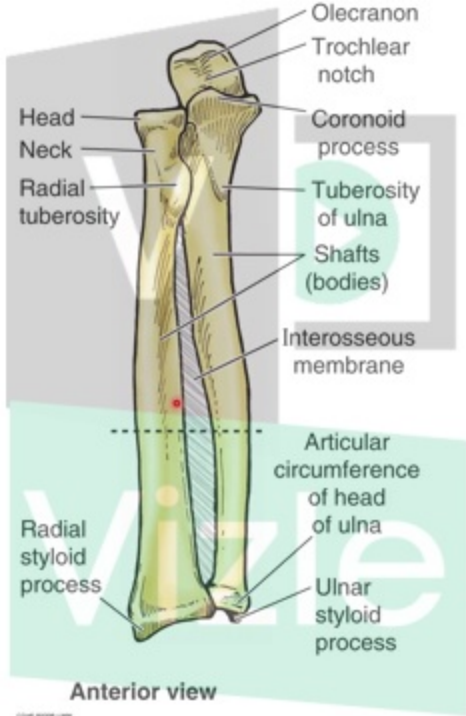

Right clavicle

Sternal facet (articular surface)

Superior surface

Impression for costoclavicular ligament

Inferior surface

Costal surface

Posterior surface

posterior view

anterior view

Olecranon

Trochlear notch

Coronoid process

Radial notch

Tuberosity of ulna

Supinator fossa

Interosseous border

Shaft (body)

Supinator crest

Lateral view

Bones of the hand

Carpal bones

Proximal and distal row, each with 4 bones

- Proximal row from lateral to medial: Scaphoid, lunate, triquetrum and pisiform
- Distal row from lateral to medial: Trapezium, trapezoid, capitate and hamate
- The scaphoid and lunate bones articulate proximally with the distal end of the radius; important to remember that the distal end of the ulna DOES NOT articulate with any of the carpal bones, it articulates with an articular disc
- The distal row of carpal bones articulate with the metacarpals

(A) Anterior (palmar) view

(B) Posterior (dorsal) view

<https://vizle.offnote.co>

Contact us: vizle@offnote.co

This document was generated automatically by **Vizle**

Your **Personal Video Reader Assistant**