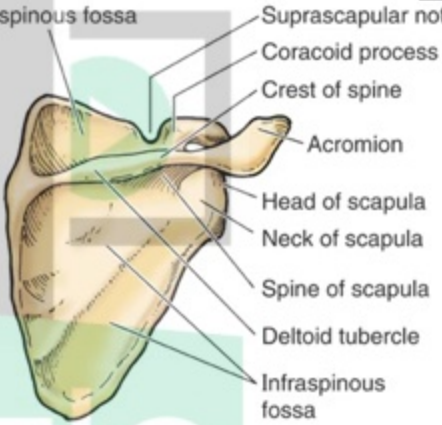

Right clavicle

Sternal facet (articular surface)

Superior surface

Impression for costoclavicular ligament

Inferior surface

Costal surface

Posterior surface

posterior view

anterior view

Olecranon

Trochlear notch

Coronoid process

Radial notch

Tuberosity of ulna

Supinator fossa

Interosseous border

Shaft (body)

Supinator crest

Lateral view

Bones of the hand

Carpal bones

Proximal and distal row, each with 4 bones

- Proximal row from lateral to medial: Scaphoid, lunate, triquetrum and pisiform
- Distal row from lateral to medial: Trapezium, trapezoid, capitate and hamate
- The scaphoid and lunate bones articulate proximally with the distal end of the radius; important to remember that the distal end of the ulna DOES NOT articulate with any of the carpal bones, it articulates with an articular disc
- The distal row of carpal bones articulate with the metacarpals