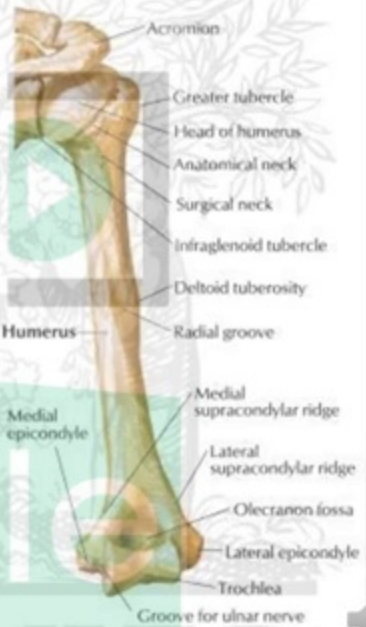

Right clavicle

Sternal facet (articular surface)

Superior surface

Impression for costoclavicular ligament

Inferior surface

Costal surface

Posterior surface

posterior view

anterior view

Olecranon

Trochlear notch

Coronoid process

Radial notch

Tuberosity of ulna

Supinator fossa

Interosseous border

Shaft (body)

Supinator crest

Lateral view

Bones of the hand

Carpal bones

Proximal and distal row, each with 4 bones

- Proximal row from lateral to medial: Scaphoid, lunate, triquetrum and pisiform
- Distal row from lateral to medial: Trapezium, trapezoid, capitate and hamate
- The scaphoid and lunate bones articulate proximally with the distal end of the radius; important to remember that the distal end of the ulna DOES NOT articulate with any of the carpal bones, it articulates with an articular disc
- The distal row of carpal bones articulate with the metacarpals