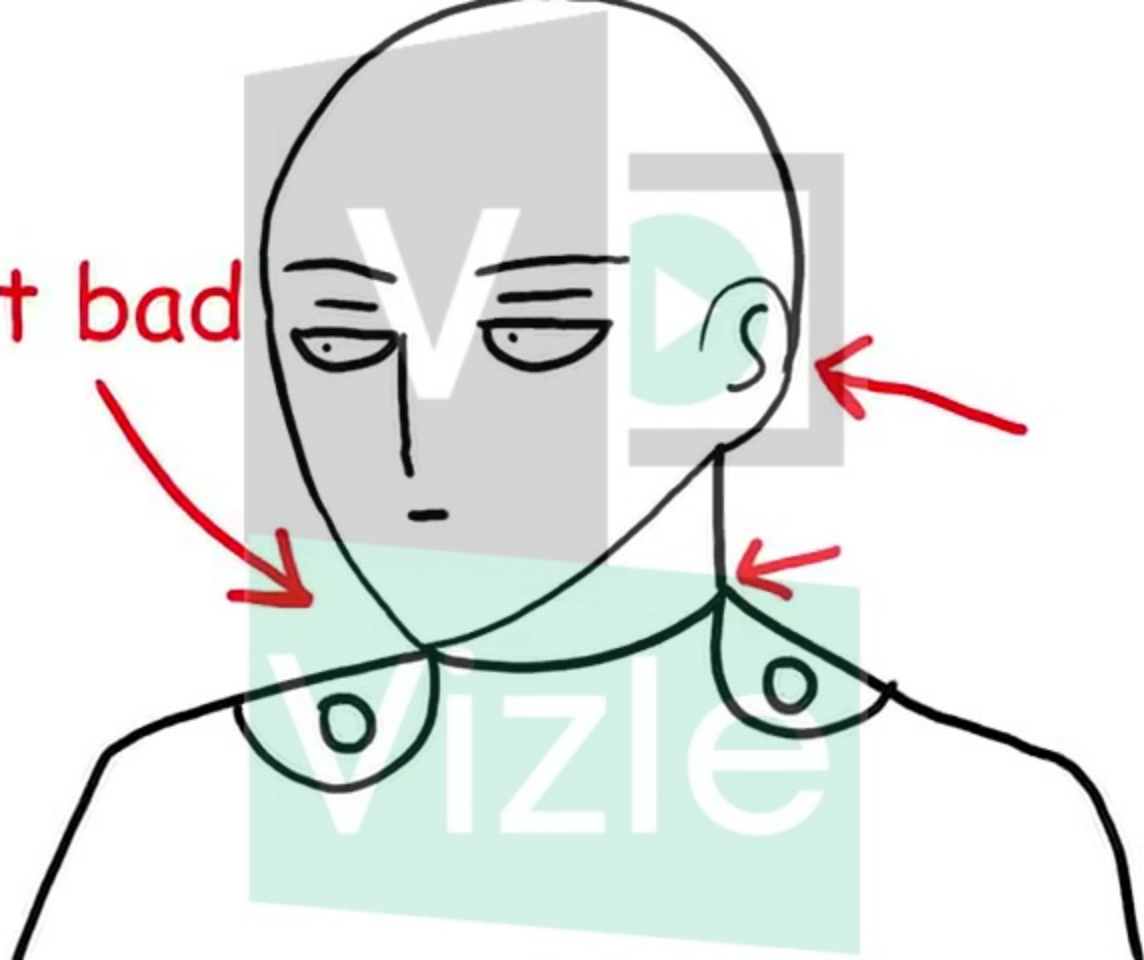

Frangent bad