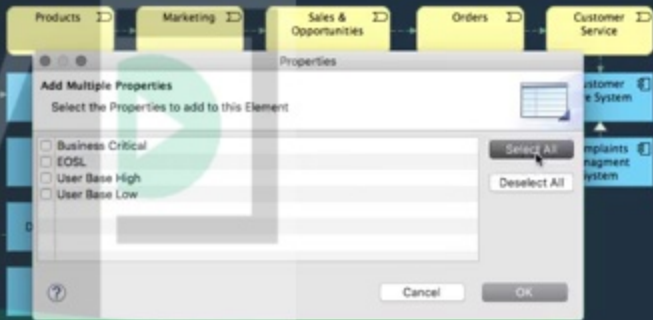

Vizle Create a property field

Set up the fields on a single element.

This will add the property fields to a fields list available to any compatible object within the model.

V

Vizle

Add the field list to other elements

Field lists need to be added one at a time to each element, selecting multiple elements will only add the fields selected to the first element selected.

V

Vizle

Managing the property field list.

The field list can be managed at the model level. Any changes to the list in the management window will be applied to all objects referencing that field.

Vizle

Searching the field values

The search function will provide the option to filter on property fields and their values.

Search will apply a filter in the model window of any object that has the selected object type or selected property field.