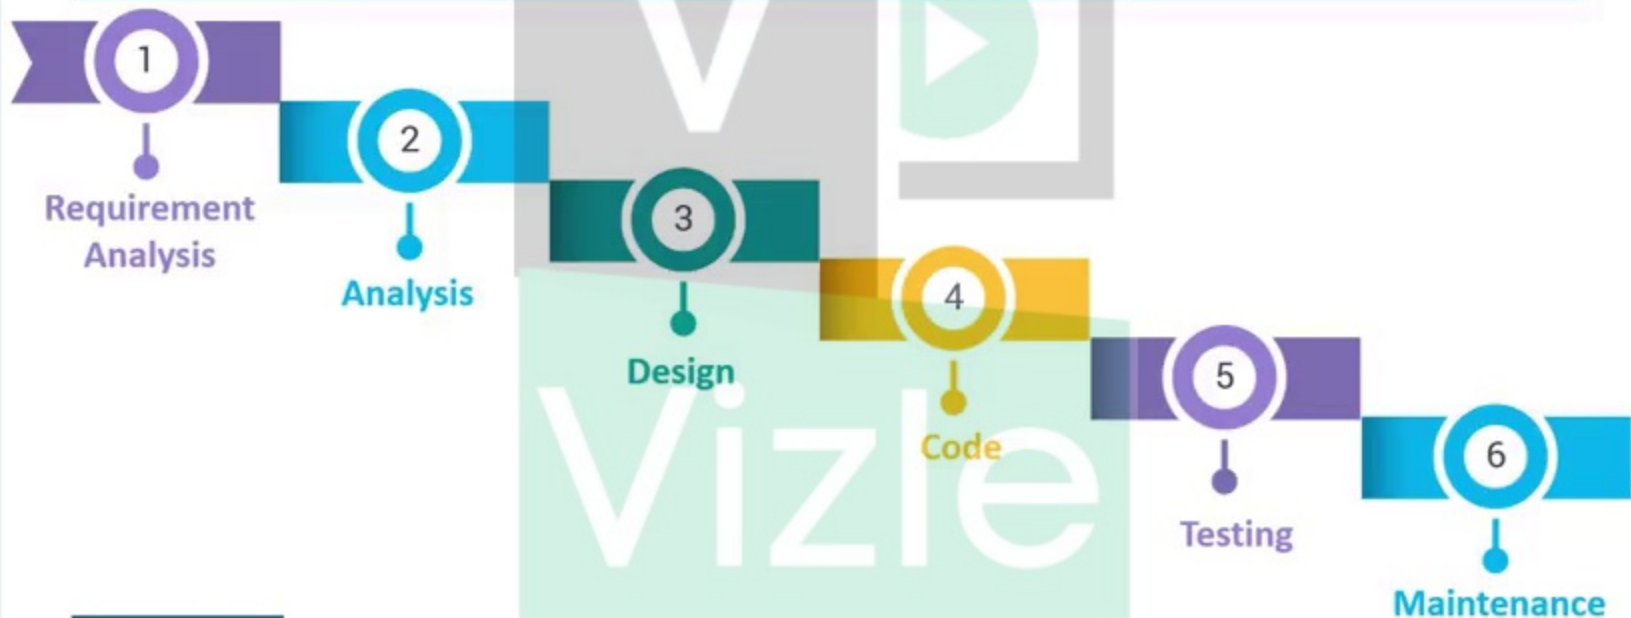

Bankrupt

SDLC & ITS MODELS

Vizle

Software Development Life-Cycle

Subscribe

Waterfall Model

The **waterfall model** is a project management methodology based on a sequential design process

This PDF is generated automatically by **Vizle**.
Slides created *only for a few minutes* of your Video.